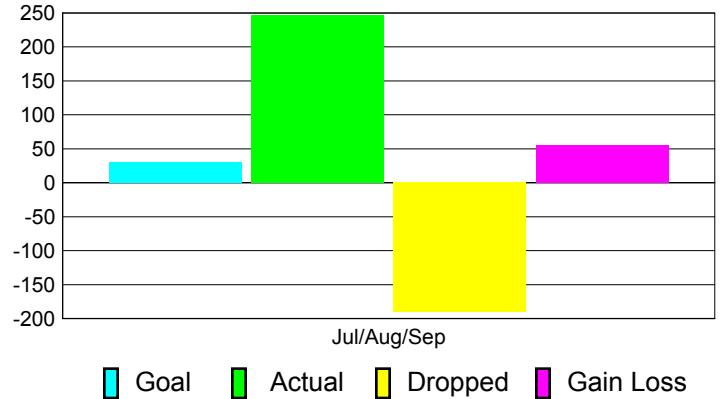

### YTD Status Quo Clubs 2012-2013

Status Quo Clubs Compared to Status Quo Members

## MEMBERSHIP

**Membership Results**  
2012-2013

**Membership**  
2011-2012

Month	Net Memb Goal	Actual New Memb	Actual Dropped Memb	Gain/Loss of Memb	Gain/Loss of Memb
Jul/Aug/Sep	30	246	-190	56	217
<b>Totals</b>	<b>30</b>	<b>246</b>	<b>-190</b>	<b>56</b>	<b>217</b>

### Membership Results 2012-2013

Goal, New, Dropped, Gain/Loss

### Comparison of Membership Gain/Loss

Current Year Compared to the Previous Year