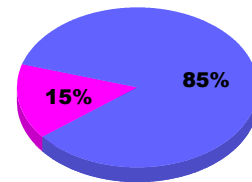

Jul/Aug/Sep

Male Female