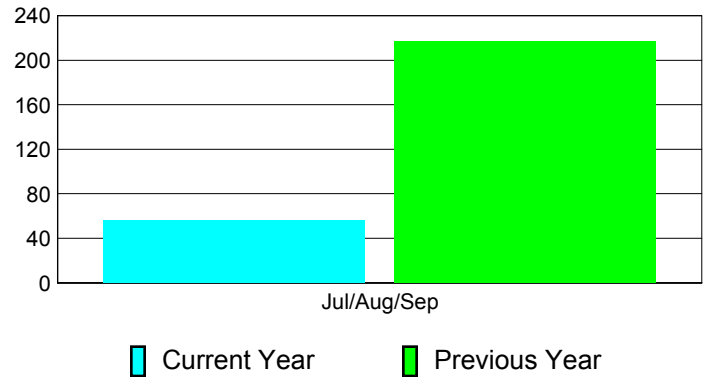

Gender Comparison 2012-2013

Jul/Aug/Sep

Male Female